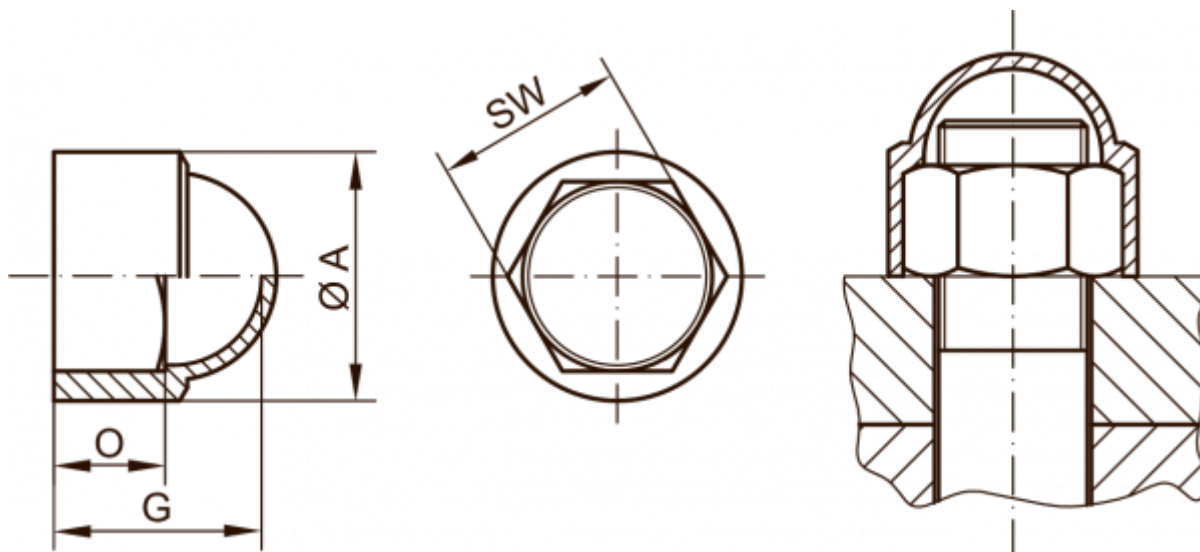

Data Sheet

Article number: 59GPN10006706

Description: KLEE Cap for nut GPN 1000 / 6706 - NV 70

Measures

A = 85.5

For = M45

G = 73

O = 38

SW (Spanner width) = 70